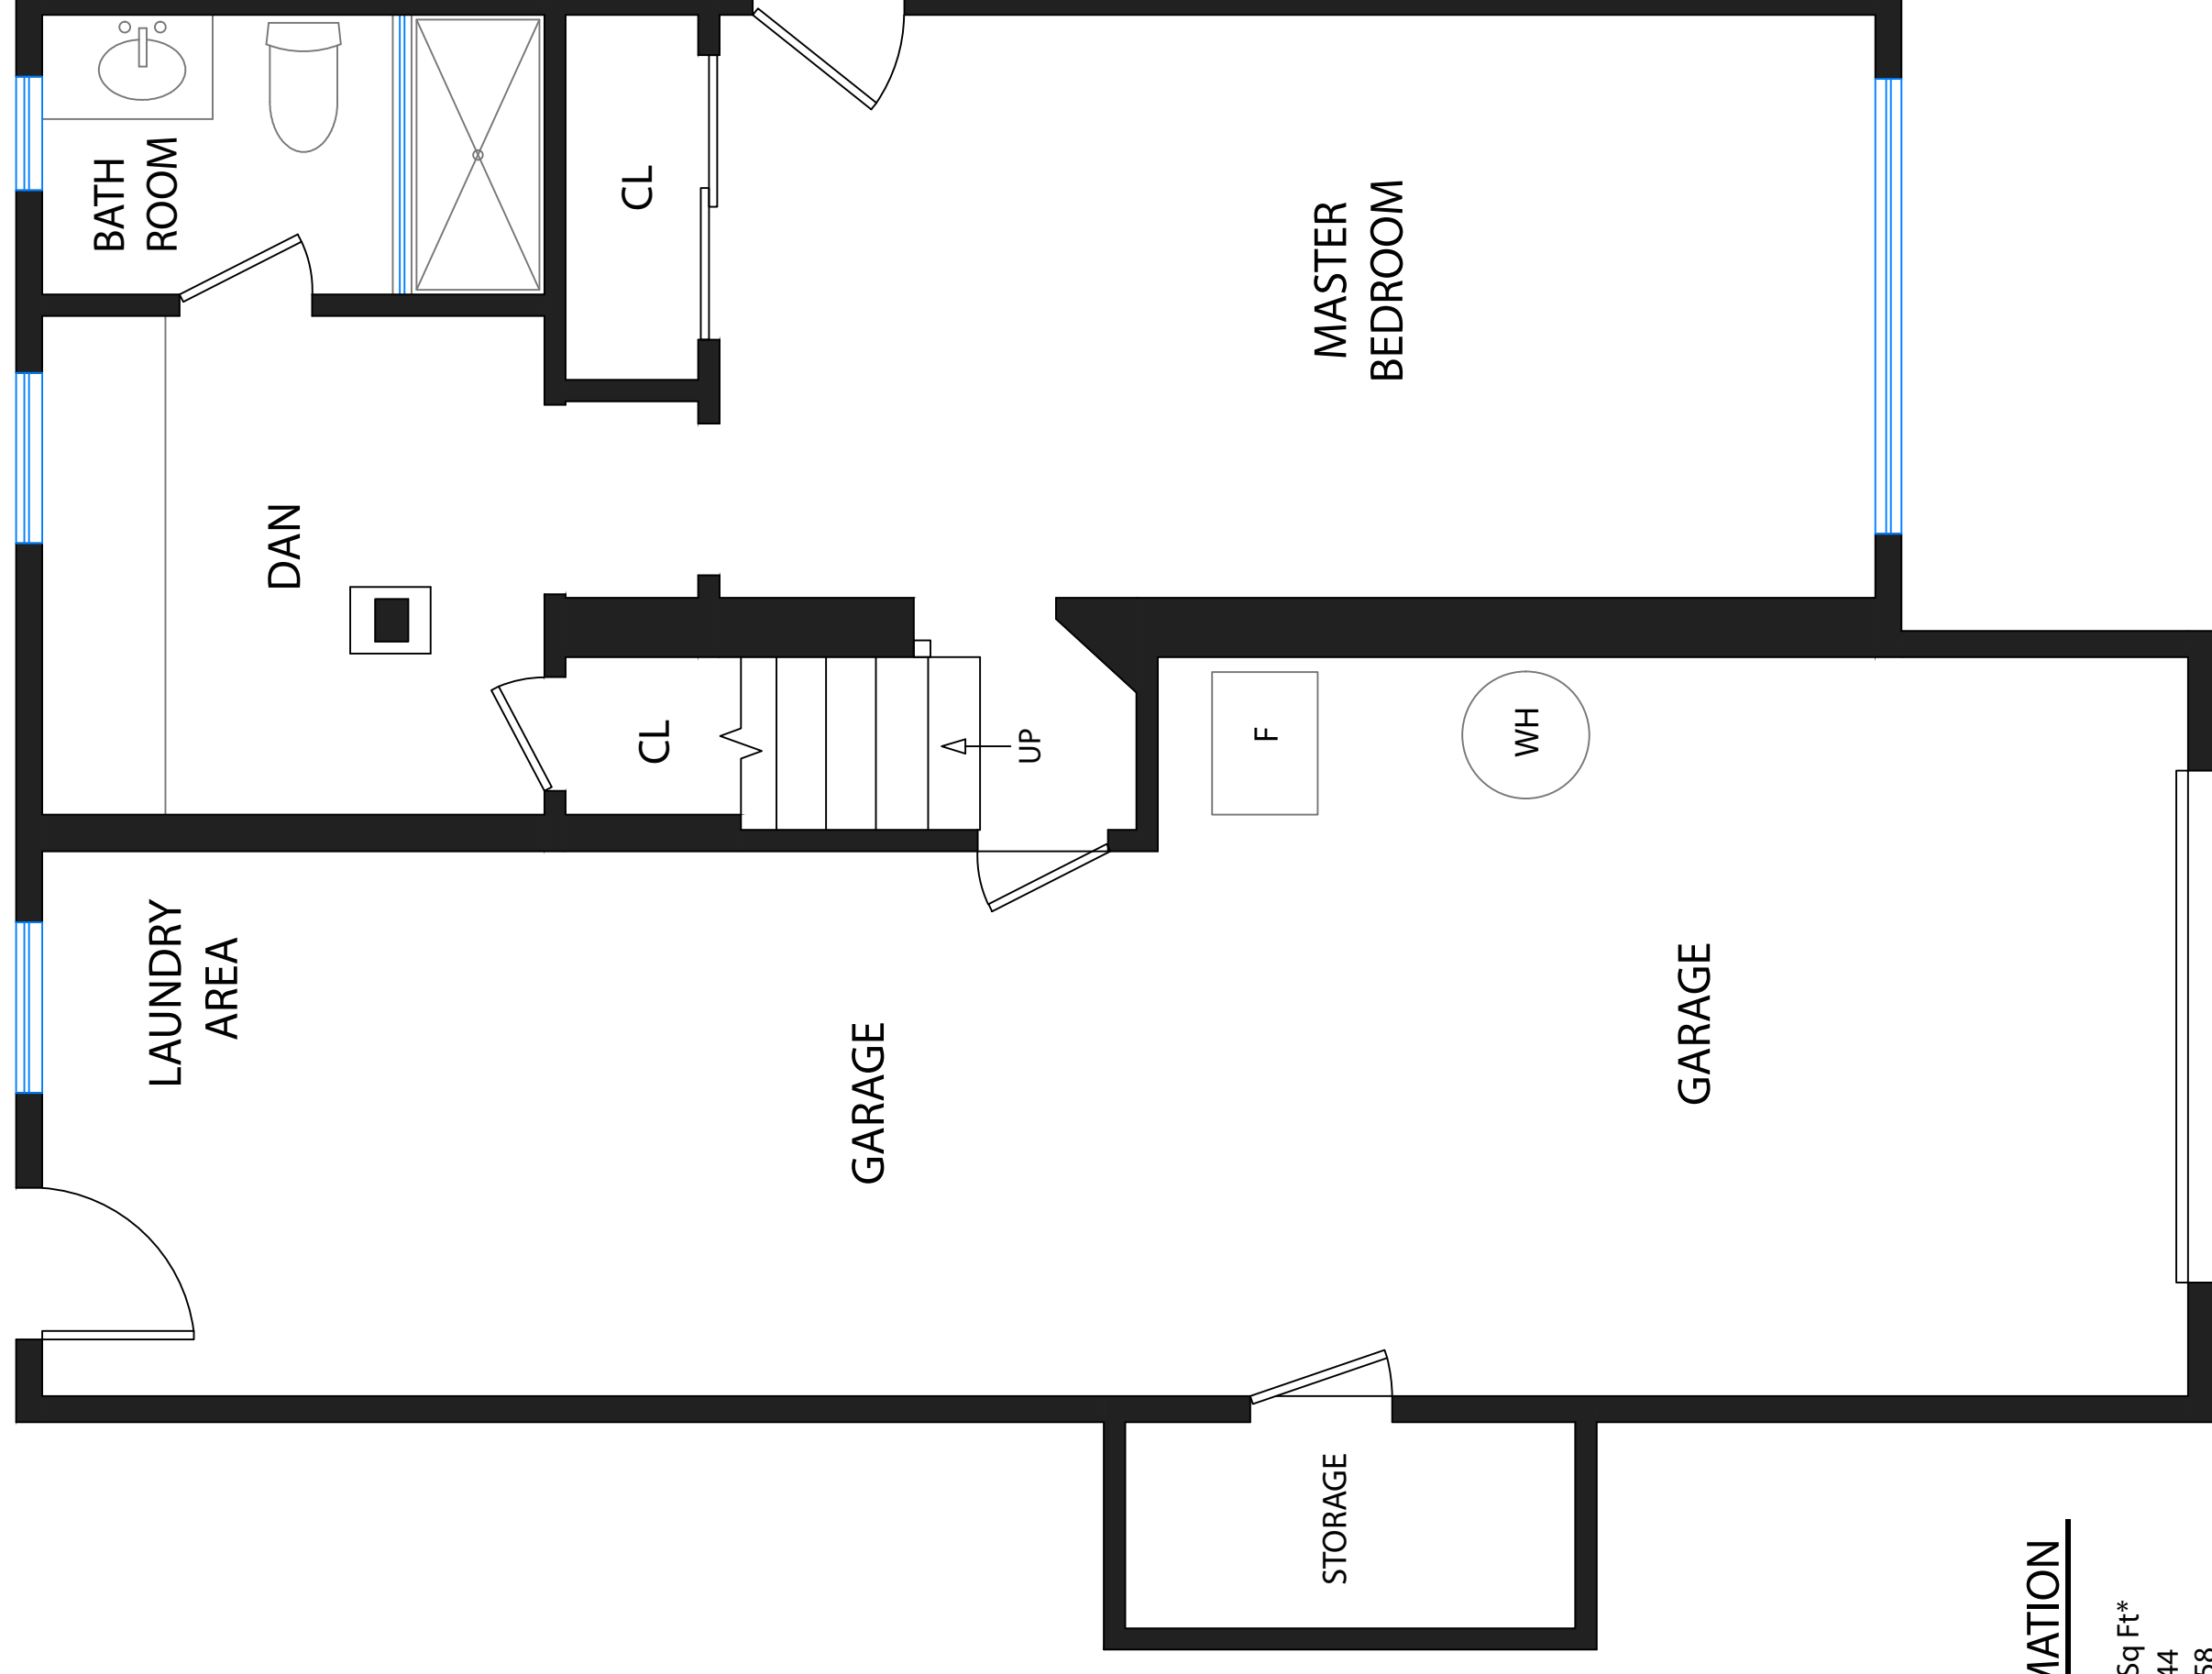

752 Beechwood Dr.

Daly City, CA. 94015

MAIN LEVEL

LOWER LEVEL

PROPERTY SQF INFORMATION

LIVING SPACE		1,402 Sq Ft*
Square Footage:		944
* Main Level		458
* Lower Level		
NON-LIVING SPACE		492 Sq Ft*
Square Footage:		454
* Garage		38
* Storage		

APPROXIMATE TOTAL LIVING & NON-LIVING SPACE
Square Footage: 1,894 Sq Ft*

DISCLAIMER: RENDERING BY OPEN HOMES PHOTOGRAPHY. ALL MEASUREMENTS ARE APPROXIMATE AND MAY NOT BE EXACT. DO NOT RELY ON THE ACCURACY OF THIS FLOOR PLAN WHEN DETERMINING THE PRICE OF A PROPERTY OR MAKING DECISIONS REGARDING BUYING OR SELLING OF PROPERTIES WITHOUT INDEPENDENT VERIFICATION.