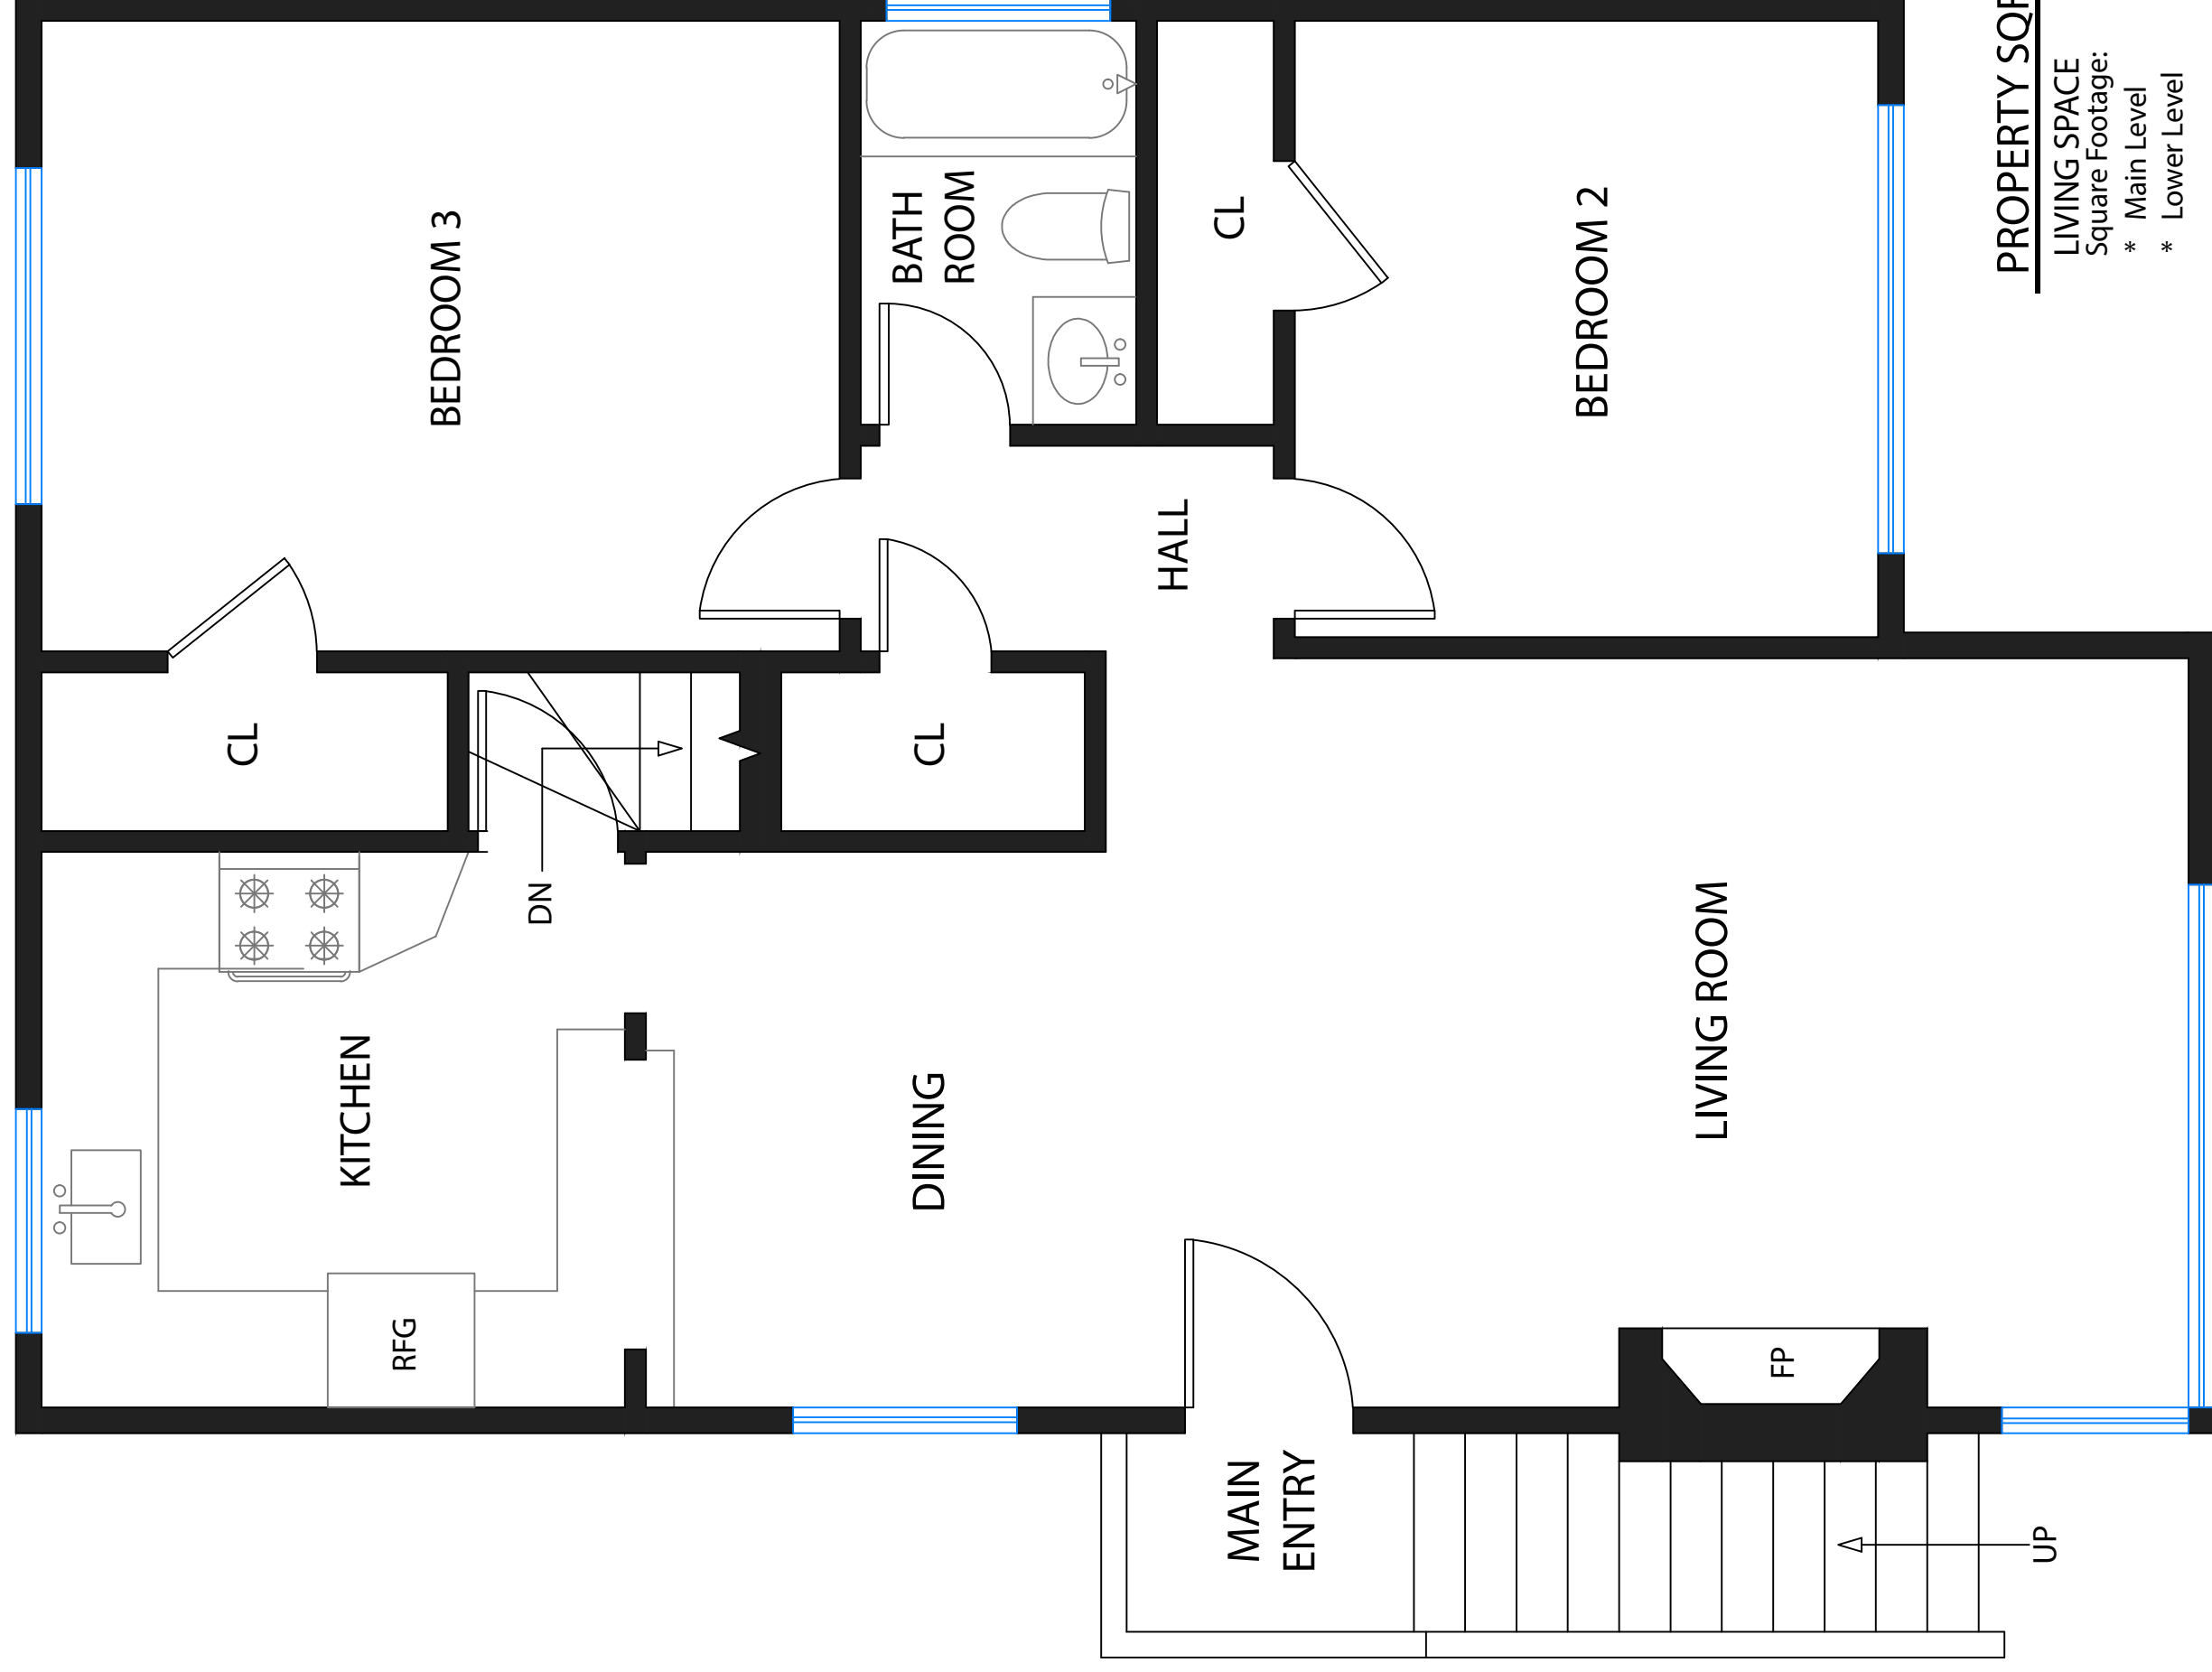

752 Beechwood Dr.

Daly City, CA. 94015

MAIN LEVEL

LOWER LEVEL

PROPERTY SQF INFORMATION

LIVING SPACE		1,402 Sq Ft*
Square Footage:		944
* Main Level		458
* Lower Level		
NON-LIVING SPACE		492 Sq Ft*
Square Footage:		454
* Garage		38
* Storage		

APPROXIMATE TOTAL LIVING & NON-LIVING SPACE
Square Footage: 1,894 Sq Ft*

DISCLAIMER: RENDERING BY OPEN HOMES PHOTOGRAPHY. ALL MEASUREMENTS ARE APPROXIMATE AND MAY NOT BE EXACT. DO NOT RELY ON THE ACCURACY OF THIS FLOOR PLAN WHEN DETERMINING THE PRICE OF A PROPERTY OR MAKING DECISIONS REGARDING BUYING OR SELLING OF PROPERTIES WITHOUT INDEPENDENT VERIFICATION.